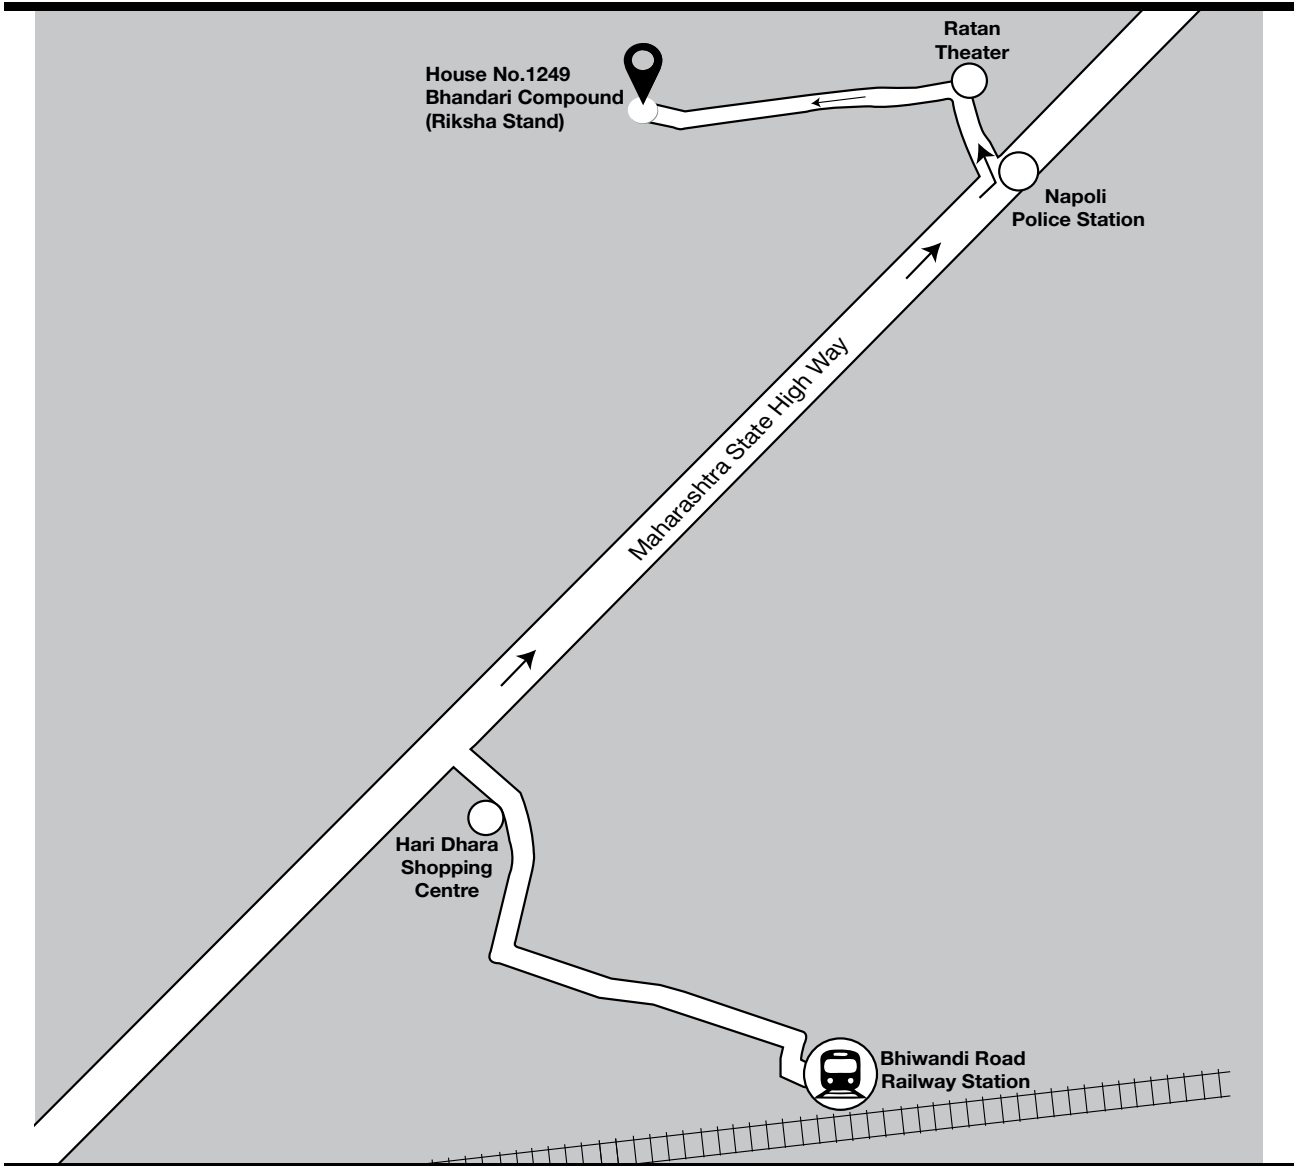

## Route Map to the Venue of the AGM

House No. 1249, Bhandari Chowk,  
Bhandari Compound, Narpoli Village, Bhiwandi, Thane-421 302