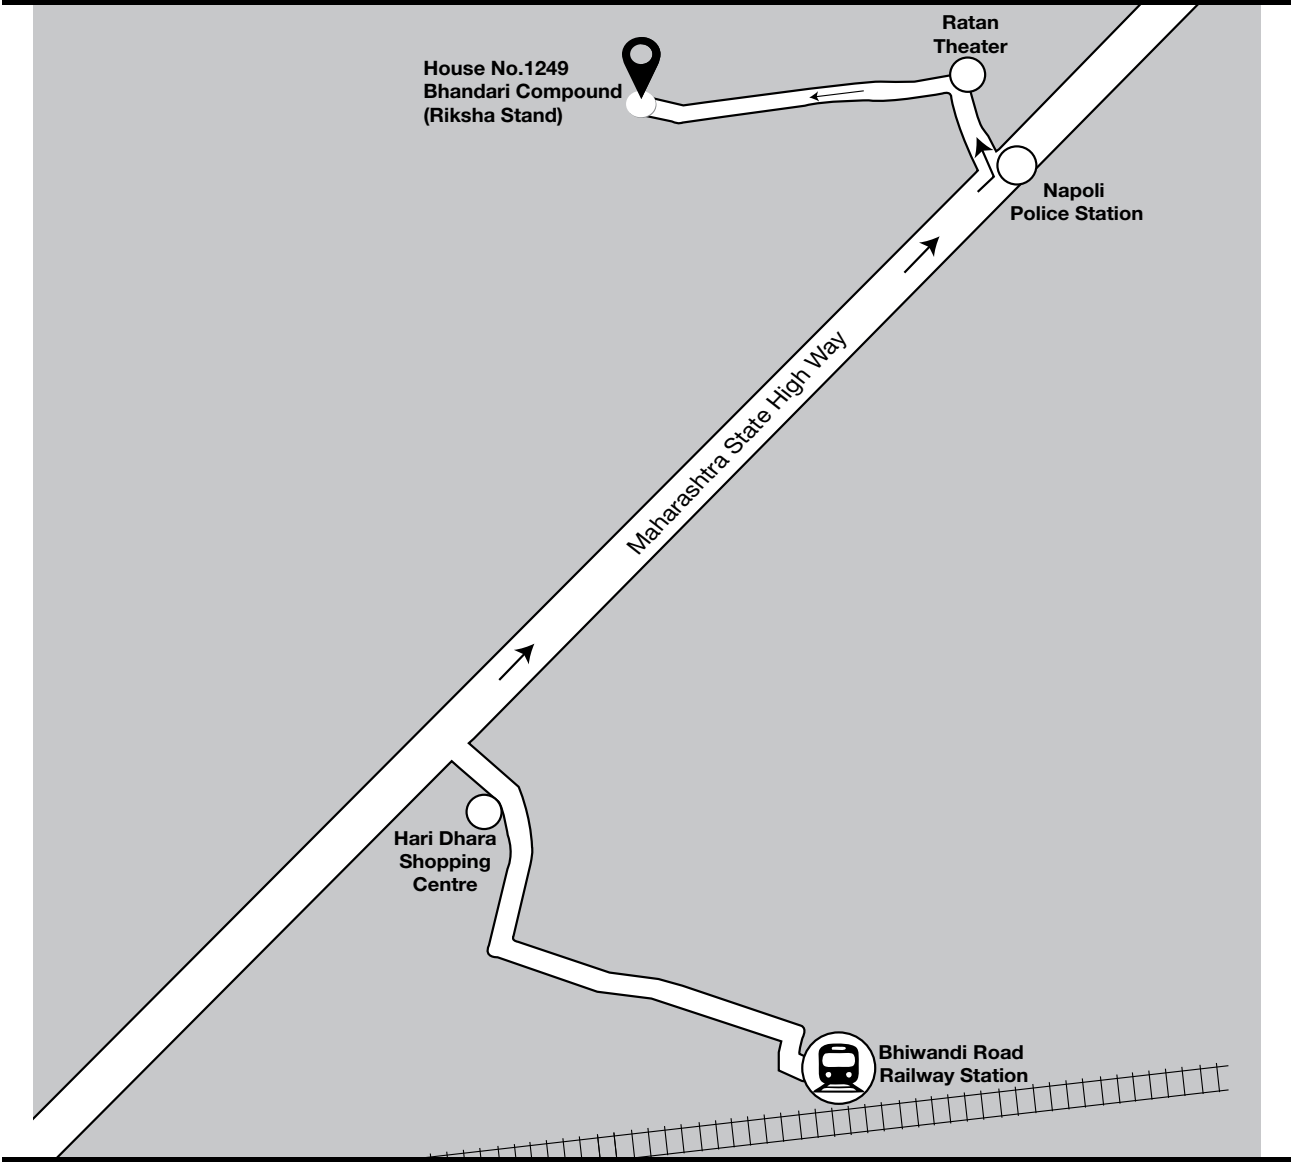

Route Map to the Venue of the AGM

**House No. 1249, Bhandari Chowk,
Bhandari Compound, Narpoli Village, Bhiwandi, Thane**